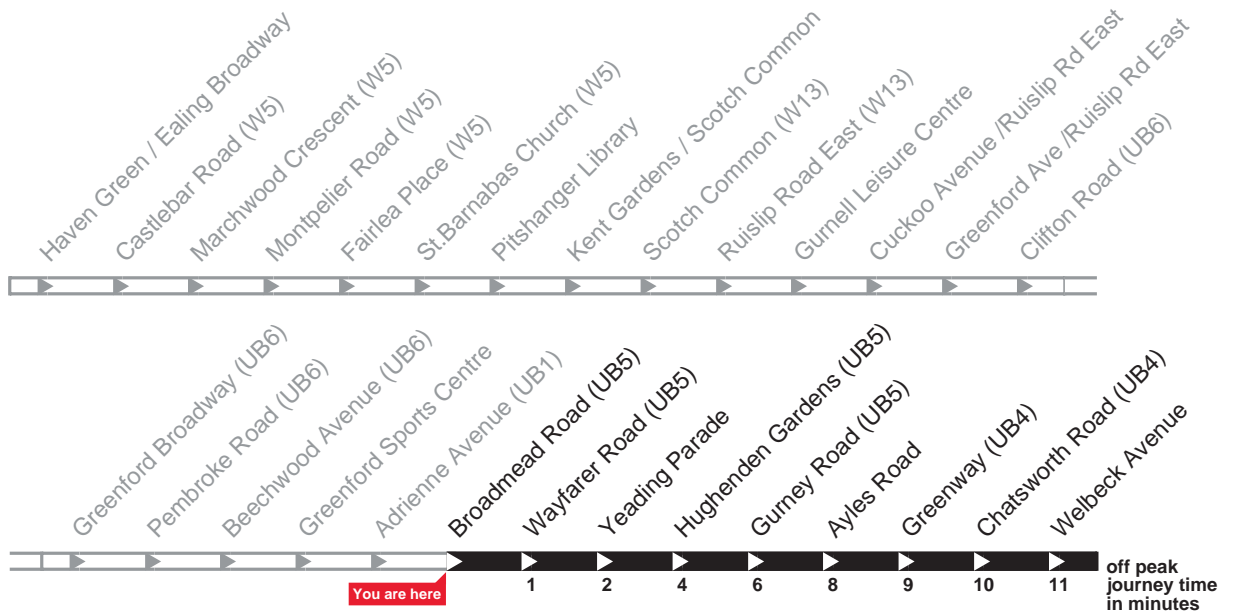

Operated by Metroline for London Buses

London Buses

E9

Daily

Buses towards Welbeck Avenue

Monday - Friday

| First bus | 6 to 7am | 7am to 8pm | 8 to 9pm | 9pm to 1am | Last bus |
|-----------|------------------------------|--|------------------------------|--|----------|
| 0551 | 0606 0621 0636 0649 | <i>about every</i> 10-13 <i>minutes</i> | 2006 2018 2031 2046 | At these 01 minutes 21 past the 41 hour | 0101 |