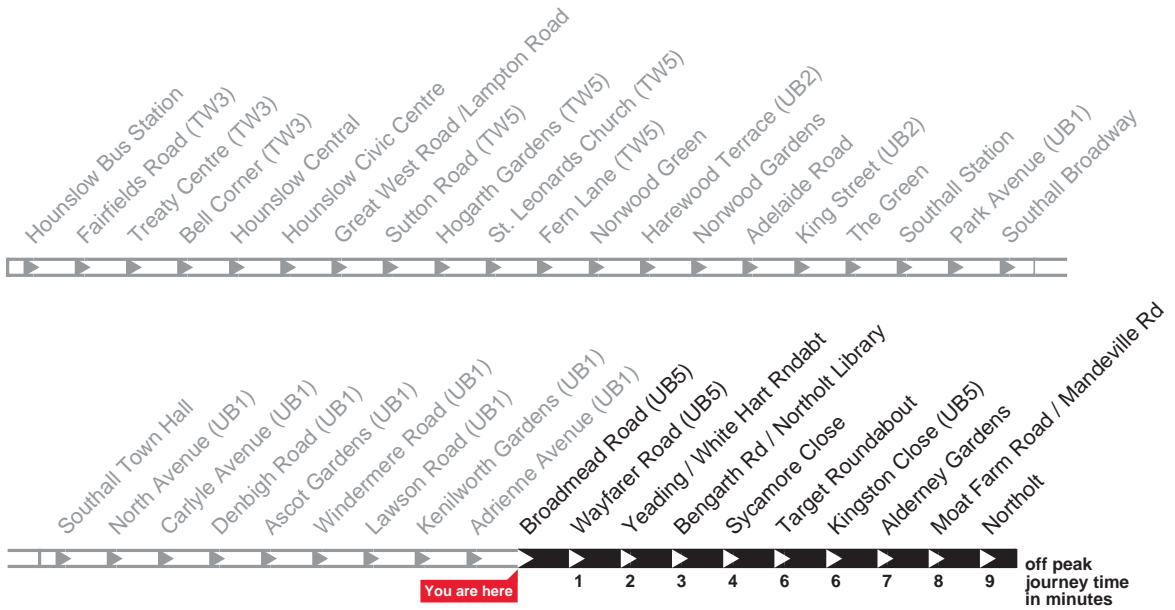

London Buses

120

Buses towards Northolt

Daily

Monday - Friday

First bus	5 to 6am	6 to 7am	7am to 9pm	9 to 10pm	10 to 11pm	11pm to Midnight	Last buses
04 54	05 24	about every	about every	21 11	22 11	23 06	00 04
	05 44	10-14	7-11	21 26	22 26	23 20	00 19
	05 59	minutes	minutes	21 41	22 40	23 34	00 34
				21 56	22 53	23 49	

Saturday (also Good Friday)

First bus	5 to 7am	7 to 8am	8 to 9am	9 to 10am	10am to 7pm	7 to 8pm	8 to 9pm	9 to 10pm	10 to 11pm	11pm to Midnight	Last buses
04 54	At these 24	07 14	08 13	09 10	about every	19 05	about every	21 11	22 11	23 06	00 04
	minutes 54	07 34	08 33	09 27	10-11	19 20	13	21 26	22 26	23 20	00 19
	past the	07 53	08 53	09 42	minutes	19 35	minutes	21 41	22 40	23 34	00 34
	hour			09 52		19 50		21 56	22 53	23 49	

Sunday and other Public Holidays

First bus	5 to 8am	8 to 9am	9 to 10am	10 to 11am	11am to 7pm	7 to 8pm	8 to 10pm	10 to 11pm	11pm to Midnight	Last buses
04 54	At these 24	08 24	09 05	10 01	about every	19 06	about every	22 09	23 05	00 04
	minutes 54	08 45	09 25	10 16	11-14	19 21	14	22 24	23 19	00 19
	past the		09 45	10 28	minutes	19 35	minutes	22 38	23 34	00 34
	hour			10 40		19 49		22 51	23 49	
				10 52						

Operated by Transdev for London Buses