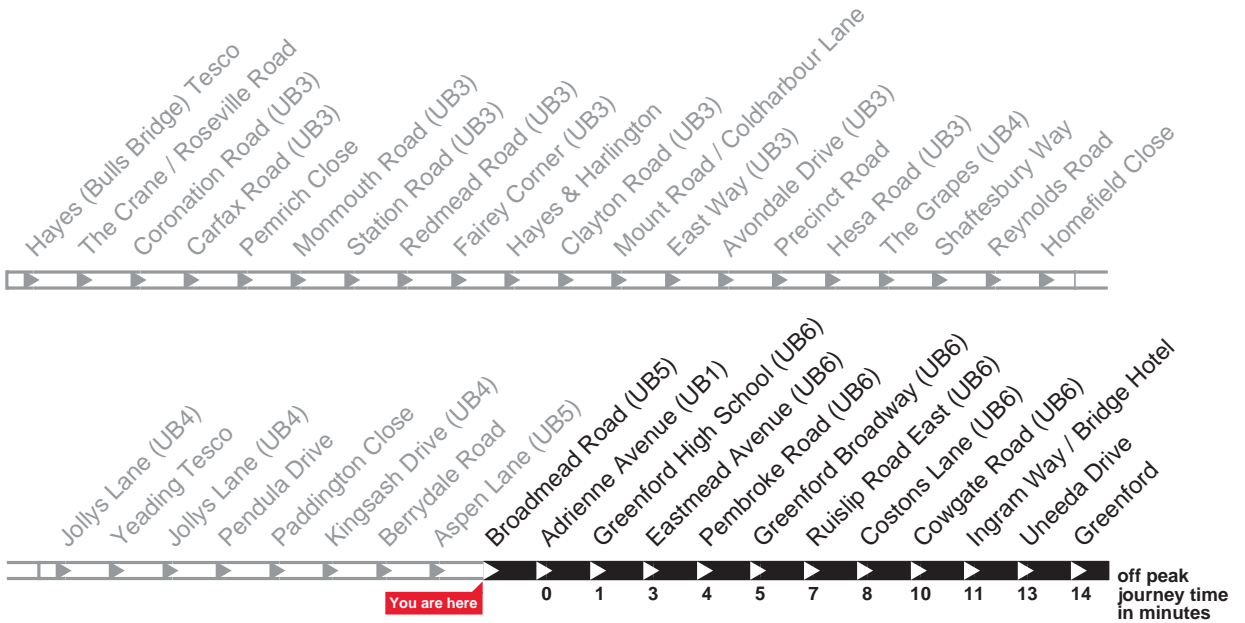

Operated by Metroline for London Buses

London Buses

E6

Daily

Buses towards Greenford

Monday - Friday

| First bus | 5 to 6am | 6 to 7am | 7 to 8am | 8am to 8pm | 8pm to Midnight | Last buses |
|-----------|-------------------------|---|---|---------------------------------------|---|-------------------------|
| 04 54 | 05 14 05 34 05 49 | 06 04 06 19 06 34 06 46 06 56 | 07 10 07 25 07 35 07 45 07 55 | about every 7-11 minutes | At these 04 minutes 19 past the 34 hour 49 | 00 04 00 19 00 34 |