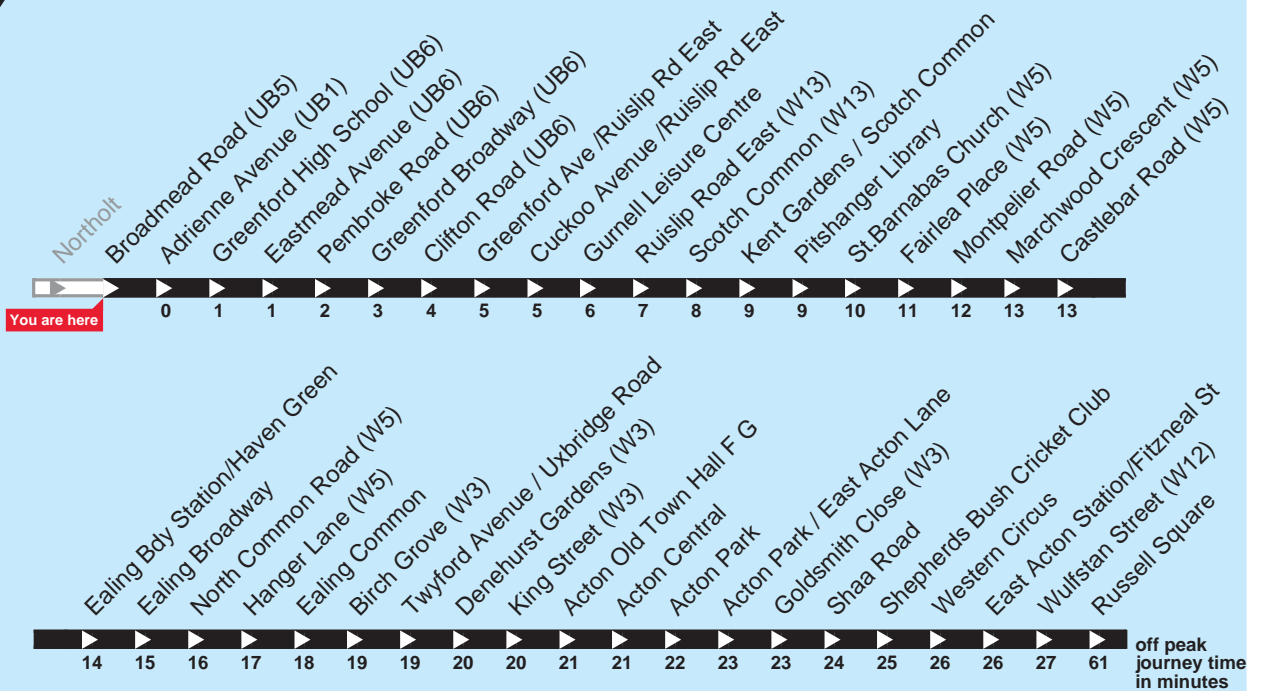

Operated by Metroline for London Buses

London Buses

N7

Every night

Buses towards Russell Square

Sunday night/Monday morning - Thursday night/Friday morning

| First bus | Midnight to 1am | 1 to 2am | 2 to 3am | 3 to 4am | Last buses |
|-----------|-----------------|----------|----------|----------|------------|
| 2334 | 0004 | 0104 | 0208 | 0310 | 0410 |
| | 0034 | 0135 | 0240 | 0340 | 0440 |