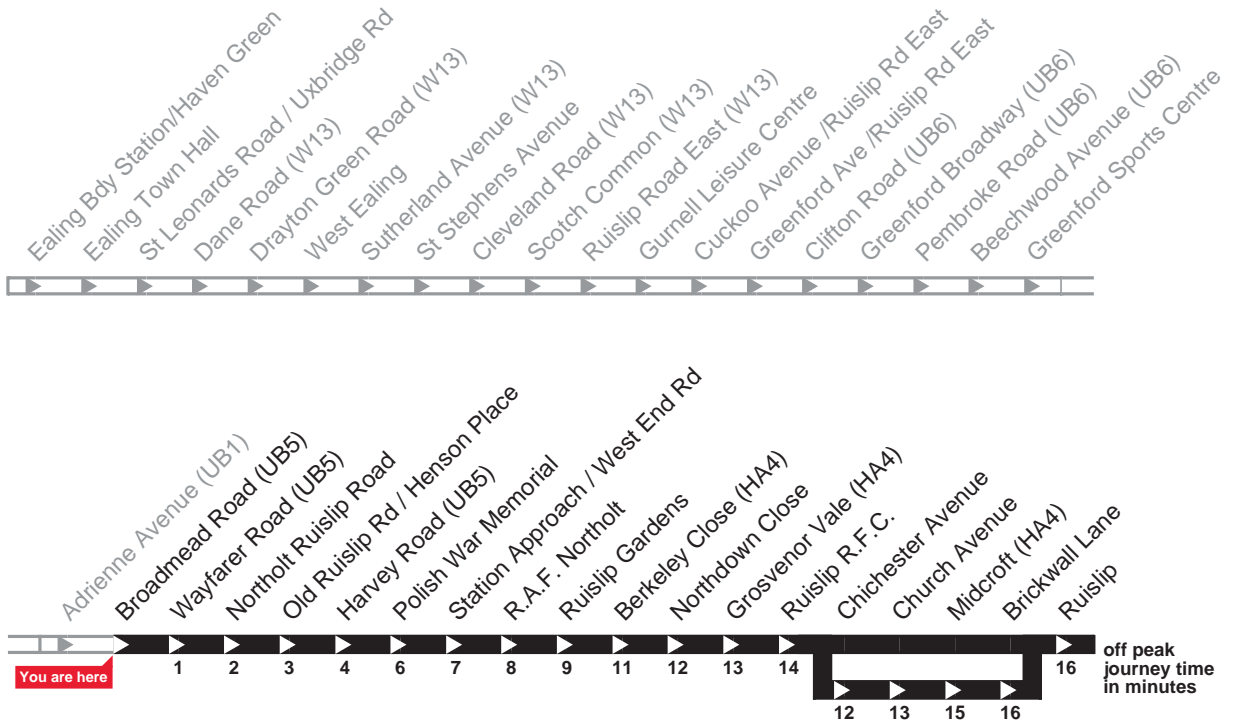

London Buses

E7

Buses towards Ruislip

Daily

Monday - Friday

First buses	6 to 7am	7 to 8am	8am to 8pm	8 to 9pm	9pm to Midnight	Last buses
05 12	<i>about every</i>	<i>about every</i>	<i>about every</i>	20 11	At these 26	00 26
05 32	10-14	8-12	9-13	20 26	minutes 56	00 56
05 52	<i>minutes</i>	<i>minutes</i>	<i>minutes</i>	20 56	past the hour	

Saturday (also Good Friday)

First buses	6 to 8am	8 to 9am	9am to 7pm	7 to 8pm	8 to 9pm	9pm to Midnight	Last buses
05 12	At these 12	08 02	<i>about every</i>	19 12	20 06	At these 26	00 26
05 42	minutes 42	08 22	11-13	19 27	20 26	minutes 56	00 56
	past the hour	08 44	<i>minutes</i>	19 47	20 56	past the hour	
		08 58					

Sunday and other Public Holidays

First bus	7 to 8am	8 to 9am	9am to 7pm	7 to 8pm	8pm to Midnight	Last buses
06 36	07 06	08 06	At these 19	19 28	At these 26	00 26
	07 36	08 36	minutes 39	19 58	minutes 56	00 56
		08 59	past the hour		past the hour	

Operated by First for London Buses