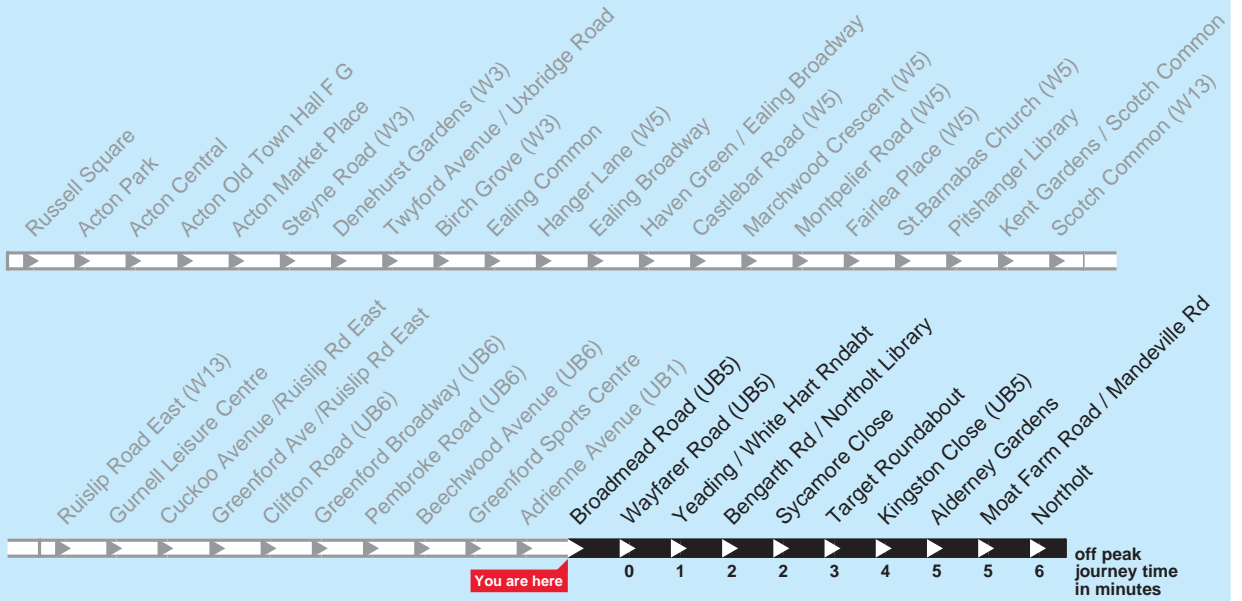

Operated by First for London Buses

London Buses

N7

Every night

Buses towards Northolt

Sunday night/Monday morning - Thursday night/Friday morning

| First buses | 2 to 3am | 3 to 4am | 4 to 5am | 5 to 6am | Last bus |
|-------------|----------|----------|----------|----------|----------|
| 0128 | 0228 | 0325 | 0425 | 0525 | 0625 |
| 0158 | 0255 | 0355 | 0455 | 0555 | |