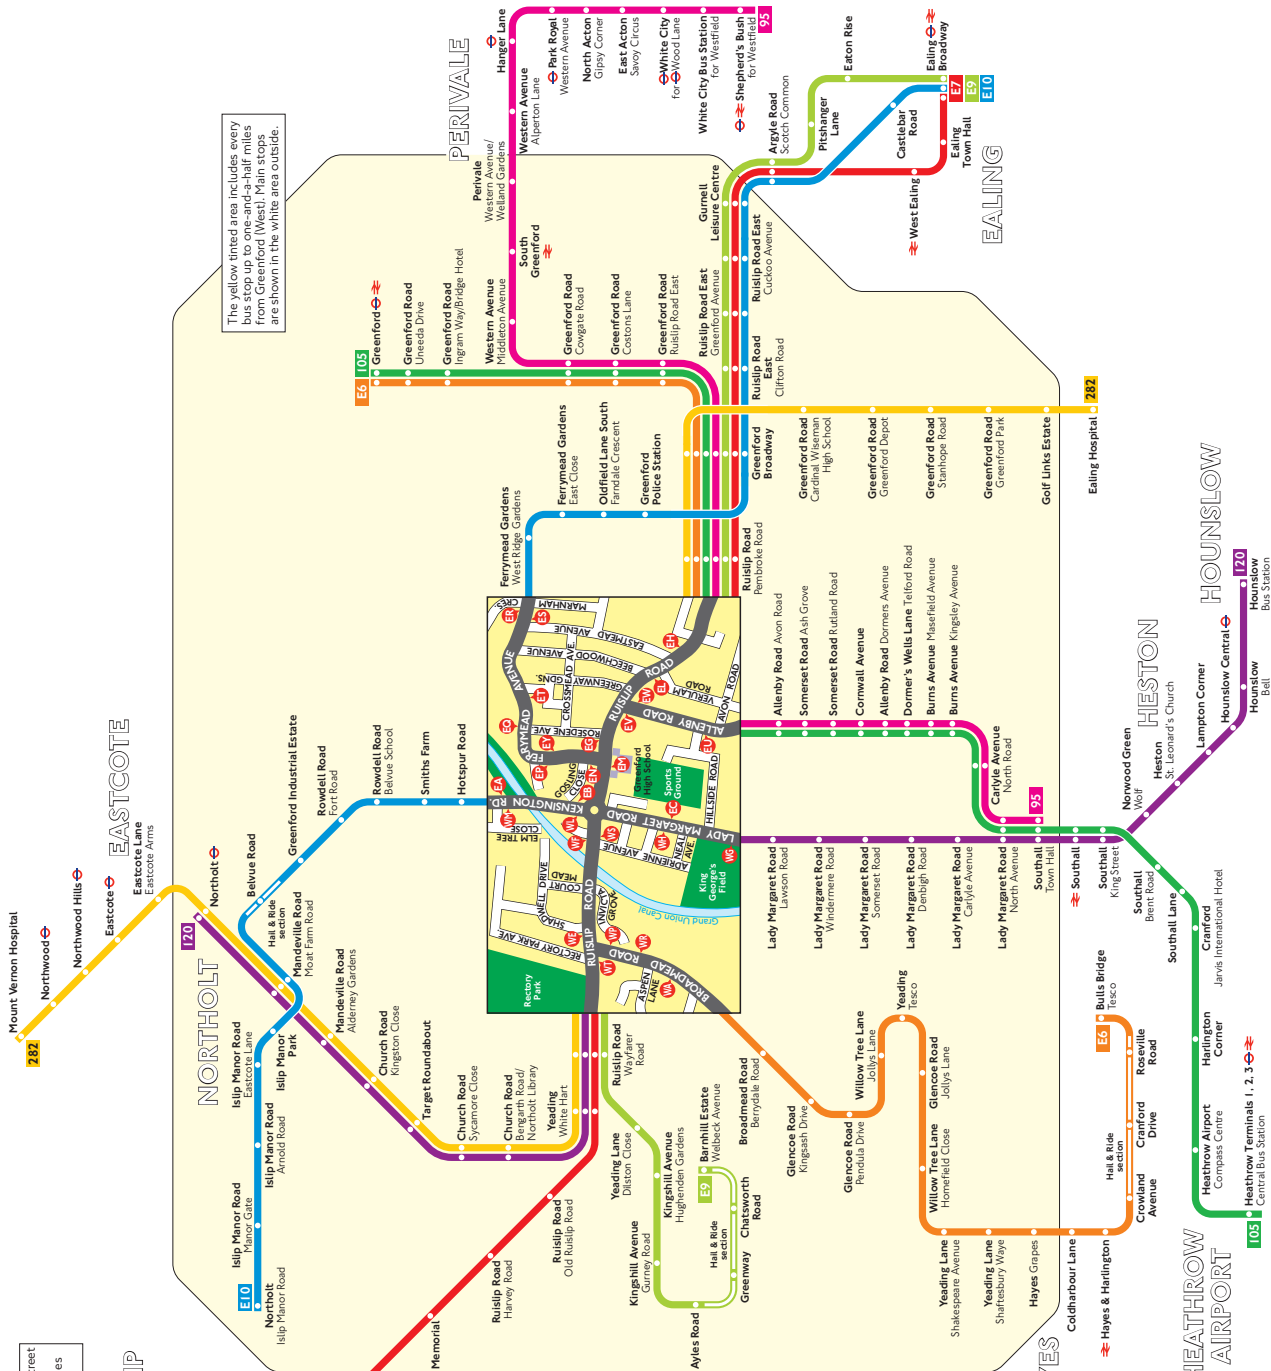

Buses from Greenford (West), Ruislip Road

Key

- Shopping hours only
- Connections with Underground
- Connections with National Rail

Red discs show the bus stop you need for your chosen bus service. The disc **A** appears on the top of the bus stop in the street (see map of town centre in centre of diagram).

Route finder

Day buses including 24-hour routes

Bus route	Towards	Bus stops
95	Shepherd's Bush	EL EV
	Southall	EL EV
105	Greenford	EL EV
	Heathrow Airport	EL EV
120	Hounslow	EG WF WF
	Northolt	WG WF WS WT
282	Ealing Hospital	EG EG WF WF
	Mount Vernon Hospital	EL EV WS WT
E6	Bulls Bridge	EL EV WF WF WS
	Greenford	EL EV WF WF WS
E7	Ealing Broadway	EG EG WF WF
	Ruislip	EL EV WS WT
E9	Barnhill Estate	EL EV WS WT
	Ealing Broadway	EG EG WF WF
E10	Ealing Broadway	EA EB EN EP EG ER
	Northolt	EW EF ET EW WF

Night buses

Bus route	Towards	Bus stops
N7	Northolt	EL EV WS WT
	Russell Square	EG EB WF WF