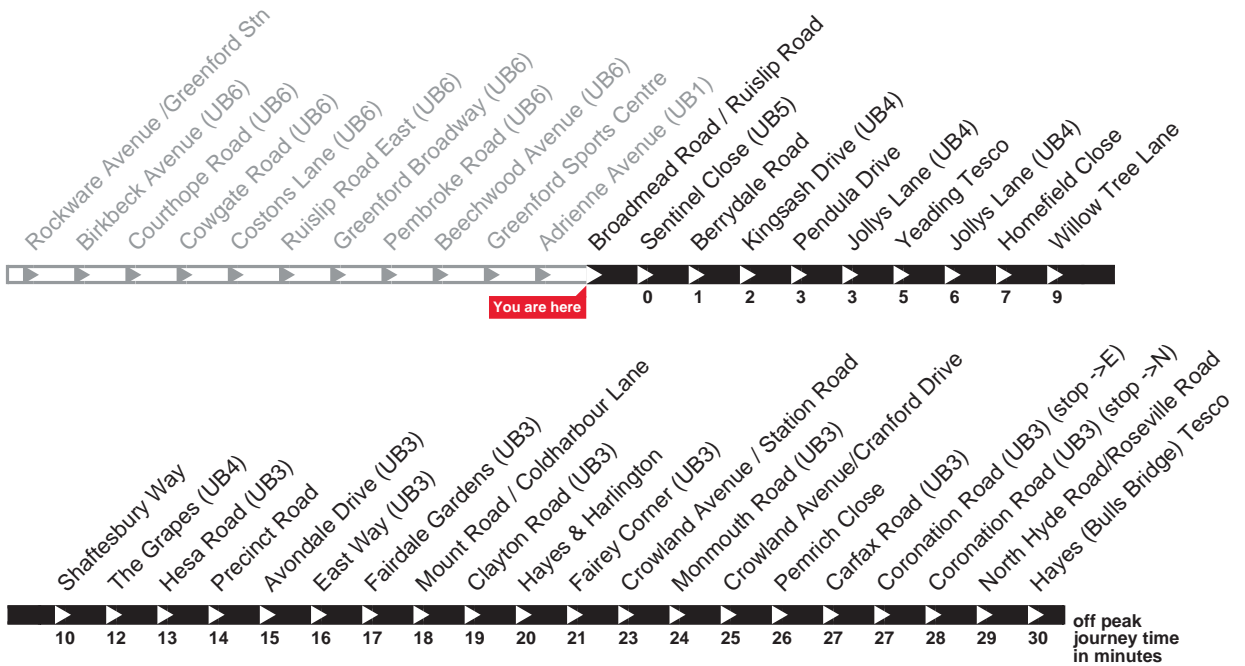

London Buses

E6

Daily

Buses towards Hayes (Bulls Bridge) Tesco

Monday - Friday

First buses	6 to 7am	7am to 7pm	7 to 8pm	8 to 9pm	9 to 10pm	10 to 11pm	11pm to 1am	Last bus
05 20	06 00	about every	about every	20 04	21 03	22 03	At these 01	01 01
05 40	06 16	8-10	12-13	20 18	21 18	22 17	minutes 16	
	06 31	minutes	minutes	20 33	21 33	22 31	past the 31	
	06 48			20 48	21 48	22 46	hour 46	

Saturday (also Good Friday)

First buses	6 to 8am	8 to 9am	9 to 10am	10am to 7pm	7 to 8pm	8 to 10pm	10 to 11pm	11pm to 1am	Last bus
05 20	At these 00	08 00	09 08	about every	19 05	At these 03	22 03	At these 01	01 01
05 40	minutes 20	08 20	09 24	9-10	19 20	minutes 18	22 17	minutes 16	
	past the 40	08 36	09 34	minutes	19 35	past the 33	22 31	past the 31	
	hour	08 53	09 44		19 49	hour 48	22 46	hour 46	
			09 54						

Sunday and other Public Holidays

First bus	7 to 9am	9 to 10am	10am to 5pm	5 to 6pm	6 to 7pm	7 to 8pm	8 to 10pm	10 to 11pm	11pm to 1am	Last bus
06 45	At these 05	09 04	At these 01	17 01	18 04	19 06	At these 08	22 08	At these 01	01 01
	minutes 25	09 22	minutes 16	17 16	18 19	19 23	minutes 23	22 17	minutes 16	
	past the 45	09 36	past the 31	17 32	18 34	19 38	past the 38	22 31	past the 31	
	hour	09 49	hour 46	17 48	18 50	19 53	hour 53	22 46	hour 46	

Operated by Metroline for London Buses