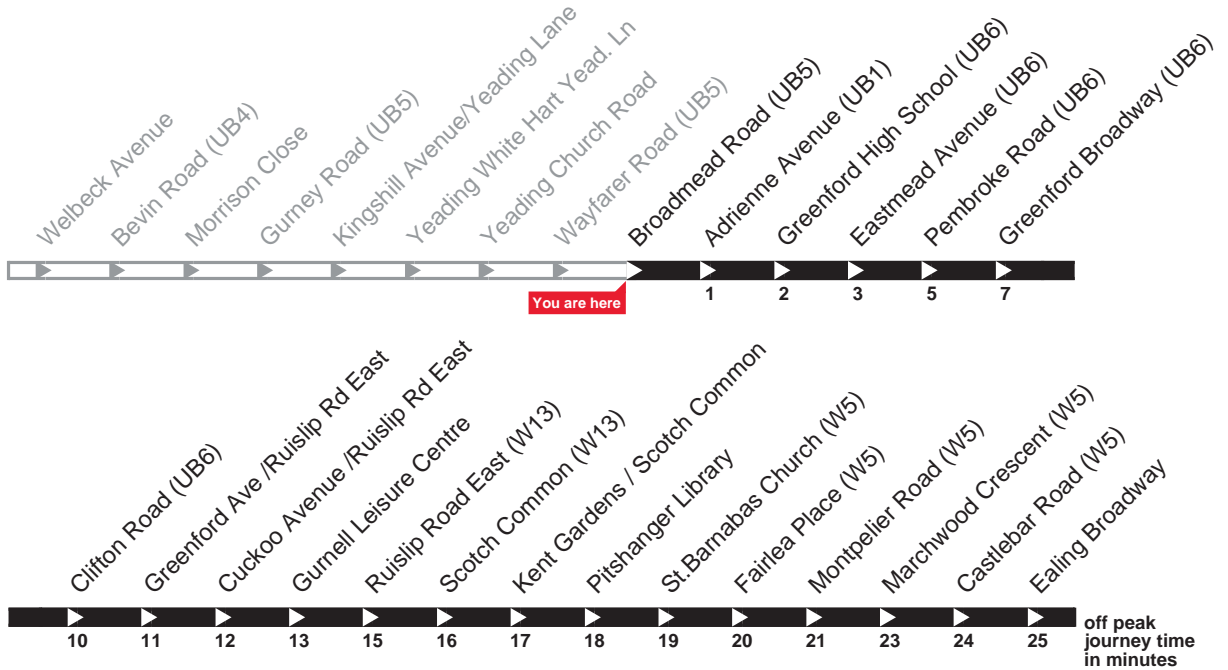

Operated by First for London Buses

London Buses

E9

Daily

Buses towards Ealing Broadway

Monday - Friday

| First bus | 5 to 6am | 6am to 7pm | 7 to 8pm | 8 to 9pm | 9pm to Midnight | Last buses |
|-----------|------------------------------|---------------------------------------|--------------------------------------|----------------------|---|--------------|
| 0458 | 0513 0528 0543 0558 | about every 9-13 minutes | 1906 1918 1930 1944 1959 | 2013 2028 2048 | At these minutes past the hour 08 28 48 | 0008 0028 |

Saturday (also Good Friday)

| First bus | 5 to 6am | 6 to 7am | 7 to 8am | 8am to 6pm | 6 to 7pm | 7 to 8pm | 8pm to Midnight | Last buses |
|-----------|--------------|----------------------|------------------------------|--|------------------------------|----------------------|---|--------------|
| 0458 | 0528 0558 | 0618 0638 0653 | 0708 0723 0738 0753 | about every 10-12 minutes | 1814 1828 1843 1858 | 1913 1928 1948 | At these minutes past the hour 08 28 48 | 0008 0028 |