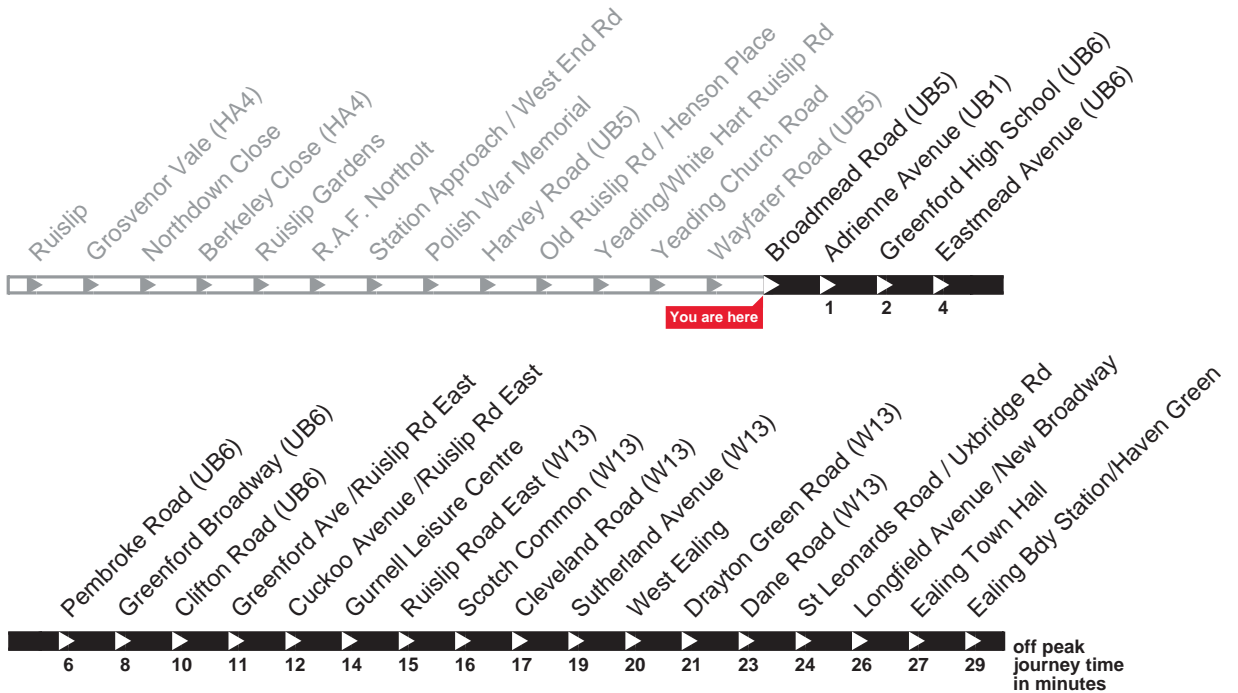

Operated by First for London Buses

London Buses

E7

Daily

Buses towards Ealing Bdy Station/Haven Green

Monday - Friday

| First buses | 6 to 7am | 7 to 8am | 8am to 7pm | 7 to 8pm | 8 to 9pm | 9pm to 1am | Last bus |
|-------------|--------------------|--------------------|--------------------|----------|----------|-------------|----------|
| 05 12 | <i>about every</i> | <i>about every</i> | <i>about every</i> | 19 11 | 20 06 | At these 03 | 01 03 |
| 05 32 | 10-14 | 8-12 | 10-13 | 19 23 | 20 23 | minutes 33 | |
| 05 52 | <i>minutes</i> | <i>minutes</i> | <i>minutes</i> | 19 35 | 20 43 | past the | |
| | | | | 19 50 | | hour | |