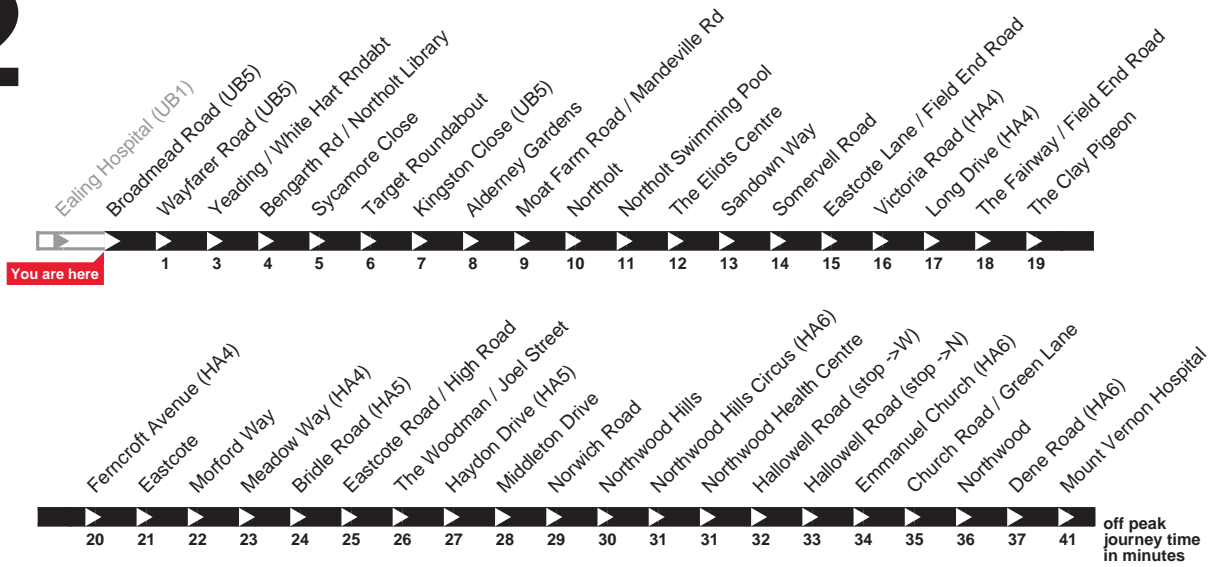

London Buses

282

Daily

Buses towards Mount Vernon Hospital

Monday - Friday

First buses	6 to 7am	7 to 8am	8am to 7pm	7 to 8pm	8 to 9pm	9 to 10pm	10 to 11pm	11pm to Midnight	Last buses
05 29	06 08	07 07	about every	19 04	20 08	21 05	22 05	23 04	00 04
05 43	06 23	07 19	10-13	19 15	20 23	21 20	22 19	23 19	00 19
05 55	06 35	07 30	minutes	19 25	20 36	21 35	22 34	23 34	
	06 45	07 37		19 38	20 51	21 50	22 49	23 49	
	06 56	07 41		19 53					
		07 51							

Saturday (also Good Friday)

First buses	6 to 7am	7 to 8am	8 to 9am	9am to 7pm	7 to 8pm	8 to 9pm	9 to 10pm	10 to 11pm	11pm to Midnight	Last buses
05 29	06 09	07 07	08 13	about every	19 08	20 07	21 05	22 05	23 04	00 04
05 49	06 29	07 27	08 28	11-13	19 22	20 21	21 20	22 19	23 19	00 19
	06 49	07 42	08 40	minutes	19 37	20 36	21 35	22 34	23 34	
		07 57	08 51		19 52	20 51	21 50	22 49	23 49	

Sunday and other Public Holidays

First buses	6 to 8am	8 to 9am	9 to 10am	10 to 11am	11am to 5pm	5 to 6pm	6 to 7pm	7 to 8pm	8 to 9pm	9 to 11pm	11pm to Midnight	Last buses
05 29	At these 09	08 09	09 09	10 06	At these 02	17 02	18 01	19 01	20 03	At these 04	23 04	00 04
05 49	minutes 29	08 29	09 24	10 21	minutes 17	17 16	18 16	19 16	20 18	minutes 19	23 19	00 19
	past the 49	08 49	09 38	10 35	past the 32	17 31	18 31	19 31	20 34	past the 34	23 34	
	hour		09 52	10 49	hour 47	17 46	18 46	19 47	20 49	hour 49	23 49	

Operated by First for London Buses