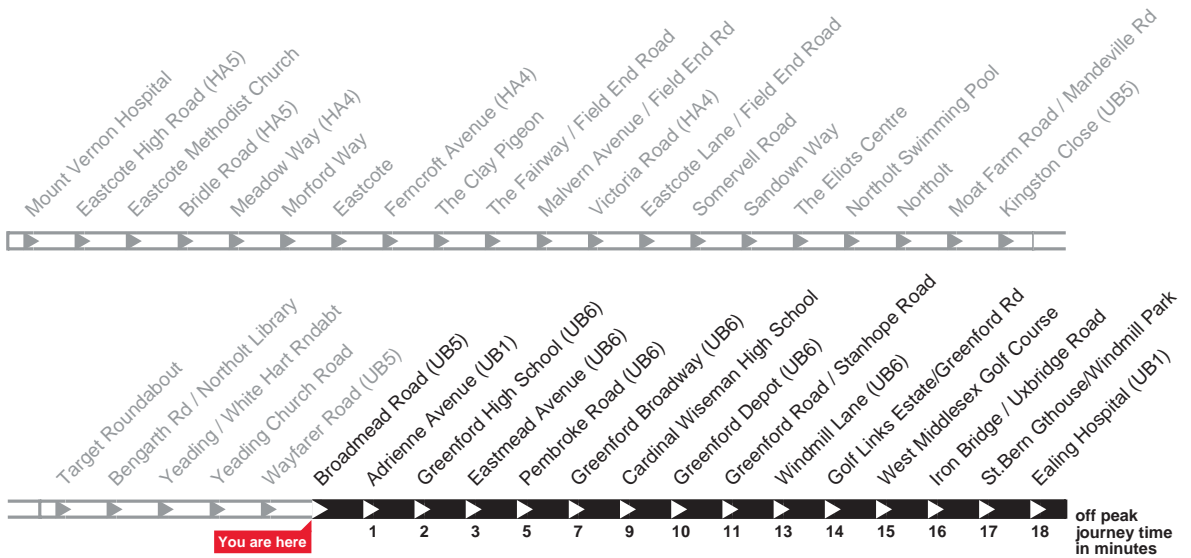

Operated by First for London Buses

London Buses

282

Daily

Buses towards Ealing Hospital (UB1)

Monday - Friday

| First buses | 6 to 7am | 7am to 3pm | 3 to 4pm | 4 to 8pm | 8 to 9pm | 9 to 10pm | 10 to 11pm | 11pm to Midnight | Last buses |
|-------------|----------|--------------------|----------|--------------------|----------|-----------|------------|------------------|------------|
| 05 37 | 06 08 | <i>about every</i> | 15 05 | <i>about every</i> | 20 09 | 21 04 | 22 03 | 23 00 | 00 00 |
| 05 52 | 06 23 | 9-13 | 15 18 | 10-12 | 20 21 | 21 19 | 22 17 | 23 15 | 00 15 |
| | 06 38 | <i>minutes</i> | 15 30 | <i>minutes</i> | 20 34 | 21 34 | 22 30 | 23 30 | 00 30 |
| | 06 50 | | 15 31 | | 20 49 | 21 49 | 22 45 | 23 45 | |
| | 06 58 | | 15 35 | | | | | | |
| | | | 15 44 | | | | | | |
| | | | 15 57 | | | | | | |

Journeys at 15:30 and 15:35 run as far as Greenford Broadway (UB6).

Saturday (also Good Friday)

| First buses | 6 to 7am | 7 to 8am | 8 to 9am | 9am to 7pm | 7 to 8pm | 8 to 9pm | 9 to 10pm | 10 to 11pm | 11pm to Midnight | Last buses |
|-------------|----------|----------|----------|--------------------|----------|----------|-----------|------------|------------------|------------|
| 05 37 | 06 17 | 07 15 | 08 09 | <i>about every</i> | 19 10 | 20 08 | 21 04 | 22 03 | 23 00 | 00 00 |
| 05 57 | 06 37 | 07 36 | 08 24 | 10-13 | 19 24 | 20 21 | 21 19 | 22 17 | 23 15 | 00 15 |
| | 06 57 | 07 54 | 08 37 | <i>minutes</i> | 19 38 | 20 34 | 21 34 | 22 30 | 23 30 | 00 30 |
| | | | 08 49 | | 19 53 | 20 49 | 21 49 | 22 45 | 23 45 | |