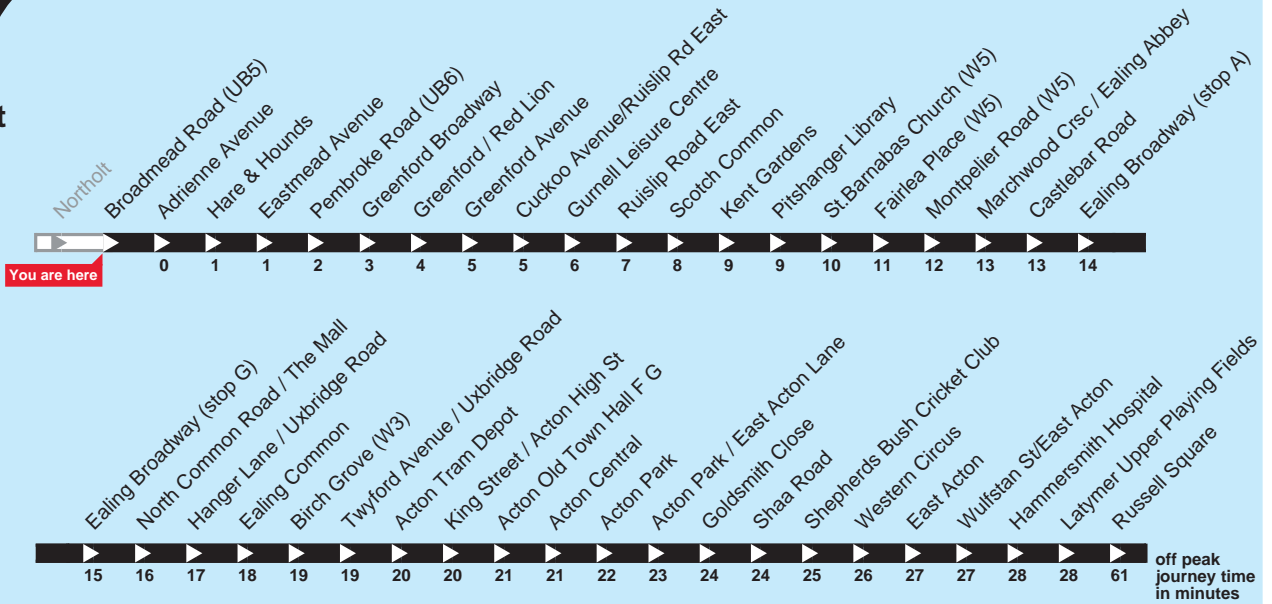

Saturday night/Sunday morning

First bus	2 to 3am	3 to 4am	4 to 5am	5 to 6am	Last bus
01 44	02 11 02 37	03 03 03 31	04 01 04 30 04 56	05 25 05 55	06 25

Sunday night/Monday morning

First buses	2 to 3am	3 to 4am	4 to 5am	5 to 6am	Last bus
01 28 01 58	02 28 02 55	03 25 03 55	04 25 04 55	05 25 05 55	06 25

Operated by Metroline for London Buses

N7

Every night

Buses towards Russell Square

Monday night/Tuesday morning to Friday night/Saturday morning

First buses	Midnight to 1am	1 to 2am	2 to 3am	3 to 4am	Last buses
2325	0025	0100	0208	0310	0410
2355		0133	0240	0340	0440