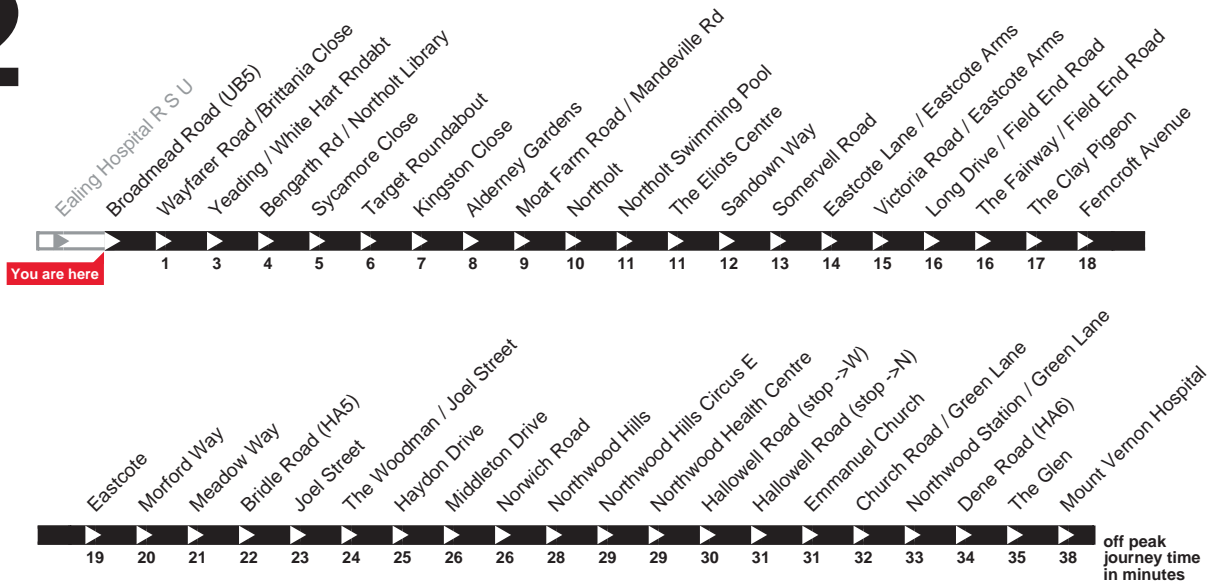

Operated by Transdev for London Buses

120

Daily

Buses towards Northolt Station

Monday - Friday

First bus	5 to 6am	6 to 7am	7am to 8pm	8 to 9pm	9 to 10pm	10 to 11pm	11pm to Midnight	Last buses
04 53	05 23	<i>about every</i>	<i>about every</i>	<i>about every</i>	21 00	22 00	23 01	00 03
	05 43	10-13	8-12	13-14	21 20	22 20	23 22	00 33
	05 58	<i>minutes</i>	<i>minutes</i>	<i>minutes</i>	21 40	22 41	23 42	

Journeys at 15:25 and 15:32 run as far as Greenford Broadway.

Saturday (also Good Friday)									
First buses	6 to 7am	7 to 8am	8 to 9am	9am to 7pm	7 to 8pm	8 to 9pm	9pm to Midnight	Last buses	
05 38	06 18	07 18	08 09	<i>about every</i>	19 03	20 02	At these 13	00 13	
05 58	06 38	07 38	08 24	10-12	19 18	20 15	minutes 28	00 28	
	06 58	07 54	08 36	<i>minutes</i>	19 33	20 28	past the 43		
			08 48		19 48	20 43	hour 58		
						20 58			

Operated by First for London Buses

282

Daily

Buses towards Mount Vernon Hospital

Monday - Friday

First buses	6 to 7am	7 to 8am	8am to 7pm	7 to 8pm	8 to 9pm	9pm to Midnight	Last buses
05 29	<i>about every</i>	07 06	<i>about every</i>	19 04	20 08	At these 04	00 04
05 44	10-13 <i>minutes</i>	07 14	10-13 <i>minutes</i>	19 14	20 19	minutes 19	00 19
05 59		07 22		19 26	20 34	past the 34	
		07 32		19 40	20 49	hour 49	
		07 38		19 55			
		07 43					
		07 55					

Journeys at 07:38 run as far as Northwood Hills.

Saturday (also Good Friday)

First buses	6 to 7am	7 to 8am	8 to 9am	9am to 7pm	7 to 8pm	8 to 9pm	9pm to Midnight	Last buses
05 29	06 09	07 09	08 12	<i>about every</i>	19 06	20 06	At these 04	00 04
05 49	06 29	07 29	08 27	9-12 <i>minutes</i>	19 21	20 20	minutes 19	00 19
	06 49	07 44	08 39		19 36	20 34	past the 34	
	07 58	08 51			19 51	20 49	hour 49	