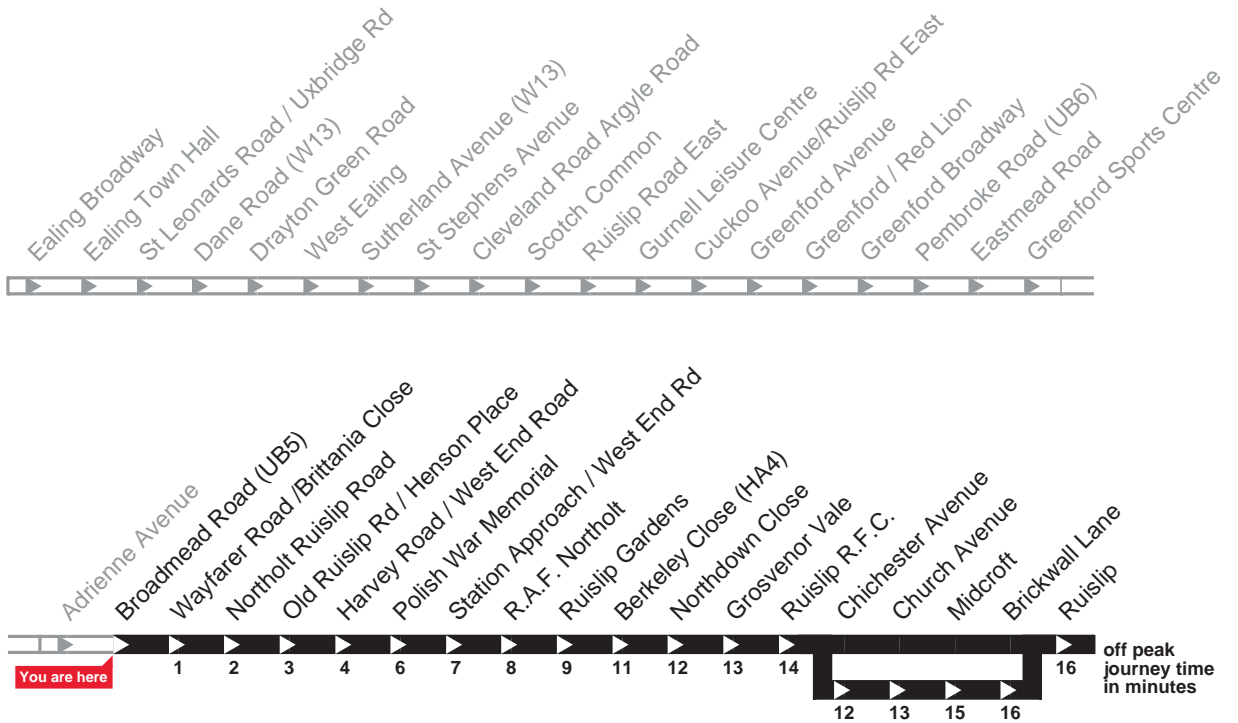

E7 Buses towards Ruislip

Daily

Monday - Friday

First buses	6 to 7am	7 to 8am	8am to 8pm	8 to 9pm	9pm to Midnight	Last buses
05 12	<i>about every</i>	<i>about every</i>	<i>about every</i>	20 11	At these 26	00 26
05 32	10-14	8-12	9-13	20 26	minutes 56	00 56
05 52	<i>minutes</i>	<i>minutes</i>	<i>minutes</i>	20 56	past the hour	

Saturday (also Good Friday)

First buses	6 to 8am	8 to 9am	9am to 7pm	7 to 8pm	8 to 9pm	9pm to Midnight	Last buses
05 12	At these 12	08 02	<i>about every</i>	19 12	20 06	At these 26	00 26
05 42	minutes 42	08 22	11-13	19 27	20 26	minutes 56	00 56
	past the hour	08 44	<i>minutes</i>	19 47	20 56	past the hour	
		08 58					

Sunday and other Public Holidays

First bus	7 to 8am	8 to 9am	9am to 7pm	7 to 8pm	8pm to Midnight	Last buses
06 36	07 06	08 06	At these 19	19 28	At these 26	00 26
	07 36	08 36	minutes 39	19 58	minutes 56	00 56
		08 59	past the hour		past the hour	

Operated by First for London Buses