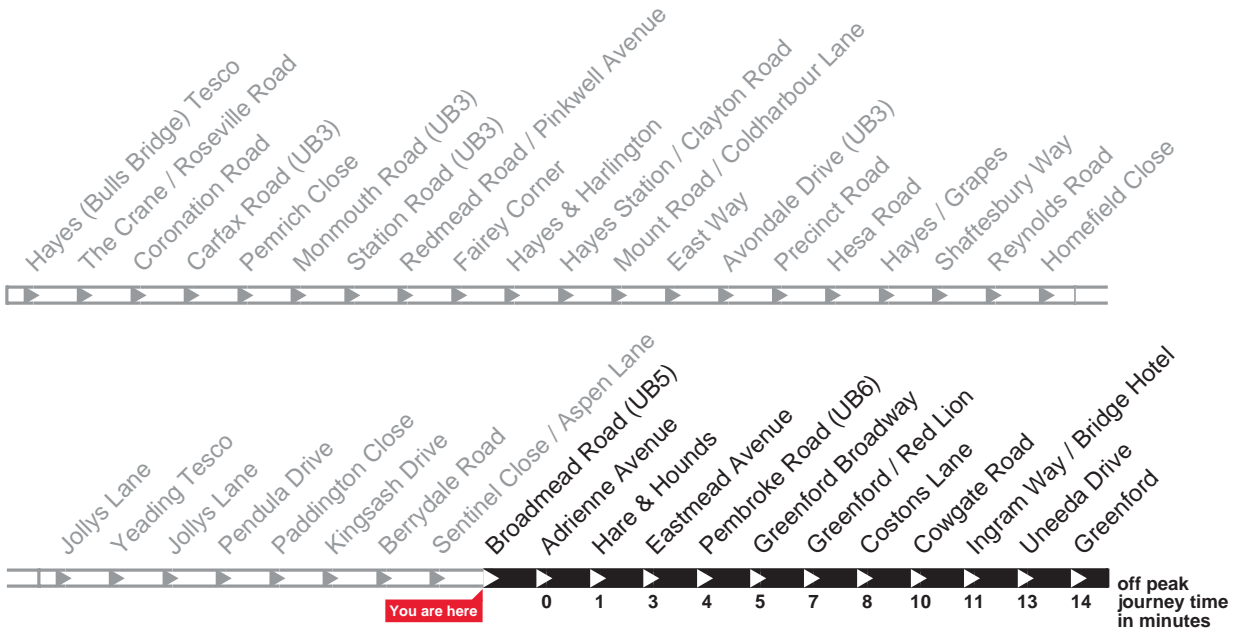

Operated by Metroline for London Buses

E6

Buses towards Greenford

Daily

Monday - Friday

First bus	5 to 6am	6 to 7am	7 to 8am	8am to 8pm	8pm to Midnight	Last buses
04 54	05 14 05 34 05 49	06 04 06 19 06 34 06 46 06 56	07 10 07 25 07 35 07 45 07 55	about every 7-11 minutes	At these 04 minutes 19 past the 34 hour 49	00 04 00 19 00 34