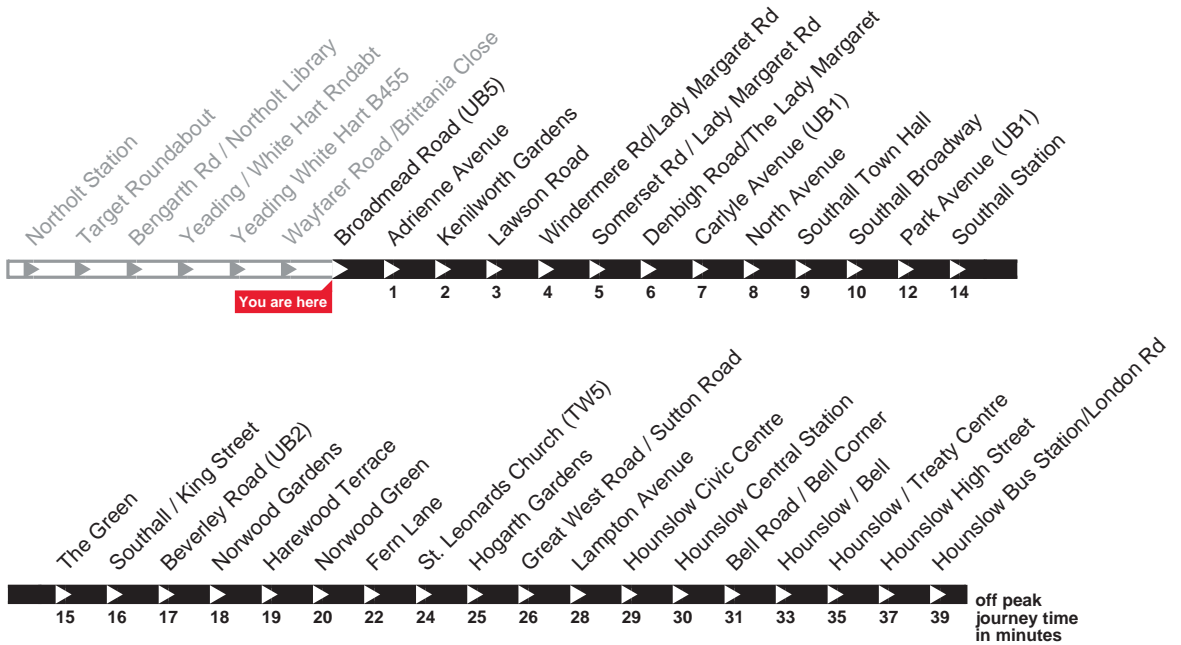

120

Daily

Buses towards Hounslow Bus Station/London Rd

Monday - Friday

First bus	5 to 6am	6 to 7am	7am to 8pm	8 to 9pm	9 to 10pm	10 to 11pm	11pm to Midnight	Last buses
04 52	05 22	06 07	<i>about every</i>	20 02	21 10	22 10	23 08	00 08
	05 52	06 22	9-12	20 13	21 25	22 30	23 28	00 28
		06 37	<i>minutes</i>	20 25	21 40	22 49	23 48	
		06 48		20 40	21 55			
		06 58		20 55				

Saturday (also Good Friday)

First bus	5 to 7am	7 to 8am	8 to 9am	9 to 10am	10am to 6pm	6 to 7pm	7 to 8pm	8 to 10pm	10 to 11pm	11pm to Midnight	Last buses
04 52	At these 22	07 22	08 02	09 03	<i>about every</i>	18 02	19 11	At these 10	22 10	23 08	00 08
	minutes 52	07 42	08 23	09 23	10-11	18 14	19 31	minutes 30	22 30	23 28	00 28
	past the		08 43	09 38	<i>minutes</i>	18 26	19 51	past the 50	22 49	23 48	
	hour			09 50		18 41		hour			
						18 56					

Sunday and other Public Holidays

First bus	5 to 9am	9 to 10am	10 to 11am	11am to Midday	Midday to 1pm	1 to 6pm	6 to 10pm	10 to 11pm	11pm to Midnight	Last buses
04 52	At these 22	09 12	10 13	11 11	12 10	At these 08	At these 10	22 10	23 08	00 08
	minutes 52	09 32	10 28	11 26	12 24	minutes 23	minutes 30	22 30	23 28	00 28
	past the	09 53	10 42	11 41	12 38	past the 38	past the 50	22 49	23 48	
	hour		10 57	11 56	12 53	hour 53	hour			

Operated by Transdev for London Buses