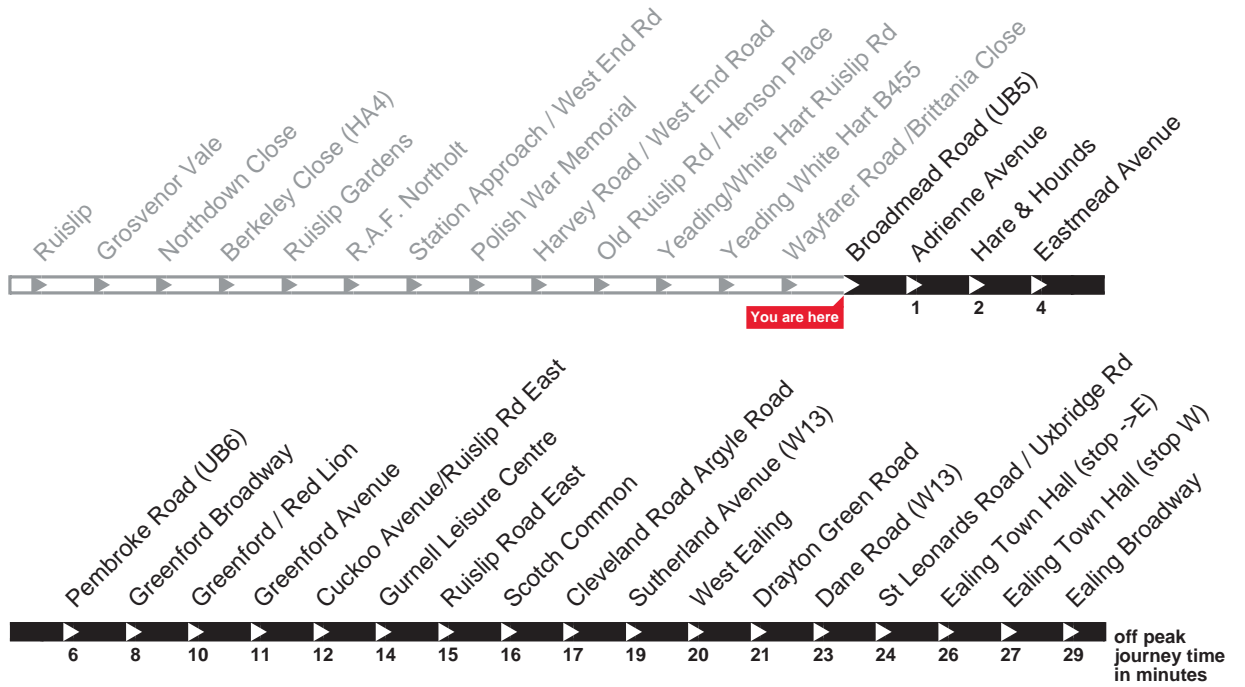

Operated by Metroline for London Buses

E7

Buses towards Ealing Broadway

Daily

Monday - Friday

First buses	6 to 7am	7 to 8am	8am to 7pm	7 to 8pm	8 to 9pm	9pm to 1am	Last bus
05 12	<i>about every</i>	<i>about every</i>	<i>about every</i>	19 11	20 06	At these minutes past the hour	03 33
05 32	10-14	8-12	10-13	19 23	20 23		
05 52	<i>minutes</i>	<i>minutes</i>	<i>minutes</i>	19 35	20 43		
				19 50			01 03