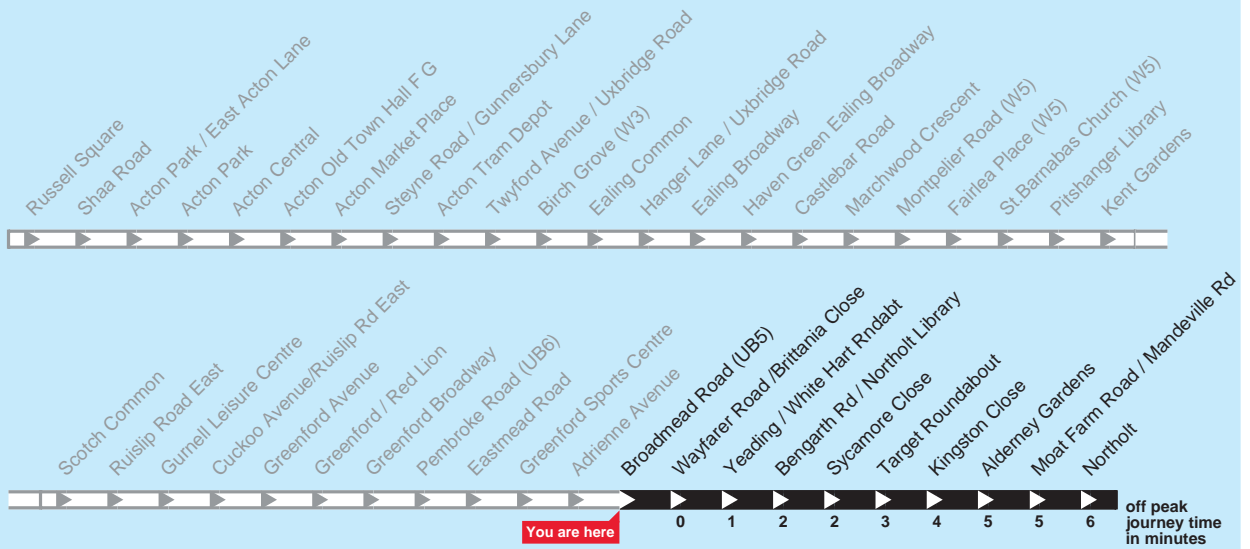

Operated by First for London Buses

N7

Every night

Buses towards Northolt

Monday night/Tuesday morning to Friday night/Saturday morning

First bus	2 to 3am	3 to 4am	4 to 5am	5 to 6am	Last bus
01 44	02 11 02 37	03 03 03 31	04 01 04 30 04 56	05 25 05 55	06 25