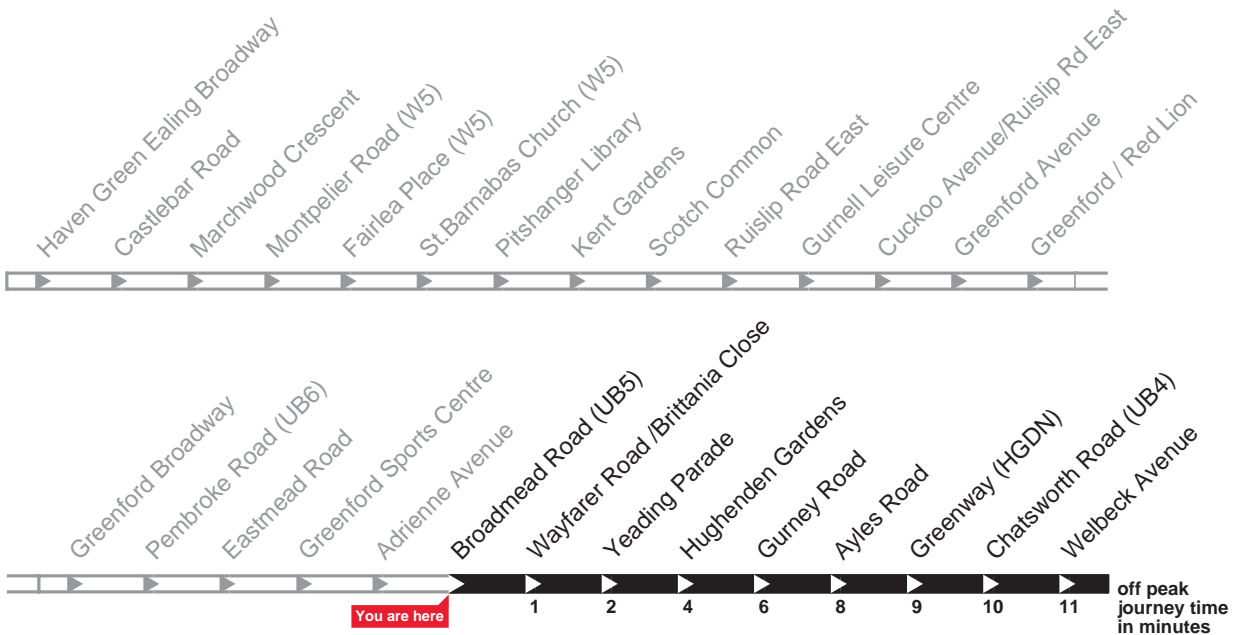

E9

Buses towards Welbeck Avenue

Daily

Monday - Friday

First bus	6 to 7am	7am to 8pm	8 to 9pm	9pm to 1am	Last bus
0551	0606 0621 0636 0649	<i>about every</i> 10-13 <i>minutes</i>	2006 2018 2031 2046	At these 01 minutes 21 past the 41 hour	0101

Saturday (also Good Friday)

First bus	6 to 7am	7 to 8am	8am to 6pm	6 to 7pm	7 to 8pm	8pm to 1am	Last bus
0551	0621 0641 0656	0711 0726 0741 0756	<i>about every</i> 10-12 <i>minutes</i>	1809 1823 1836 1851	1906 1921 1941	At these 01 minutes 21 past the 41 hour	0101

Sunday and other Public Holidays

First bus	6 to 9am	9 to 10am	10am to 5pm	5 to 6pm	6pm to 1am	Last bus
0551	At these 21 minutes 51 past the hour	0921 0944	At these 04 minutes 24 past the 44 hour	1704 1724 1743	At these 01 minutes 21 past the 41 hour	0101

Operated by First for London Buses