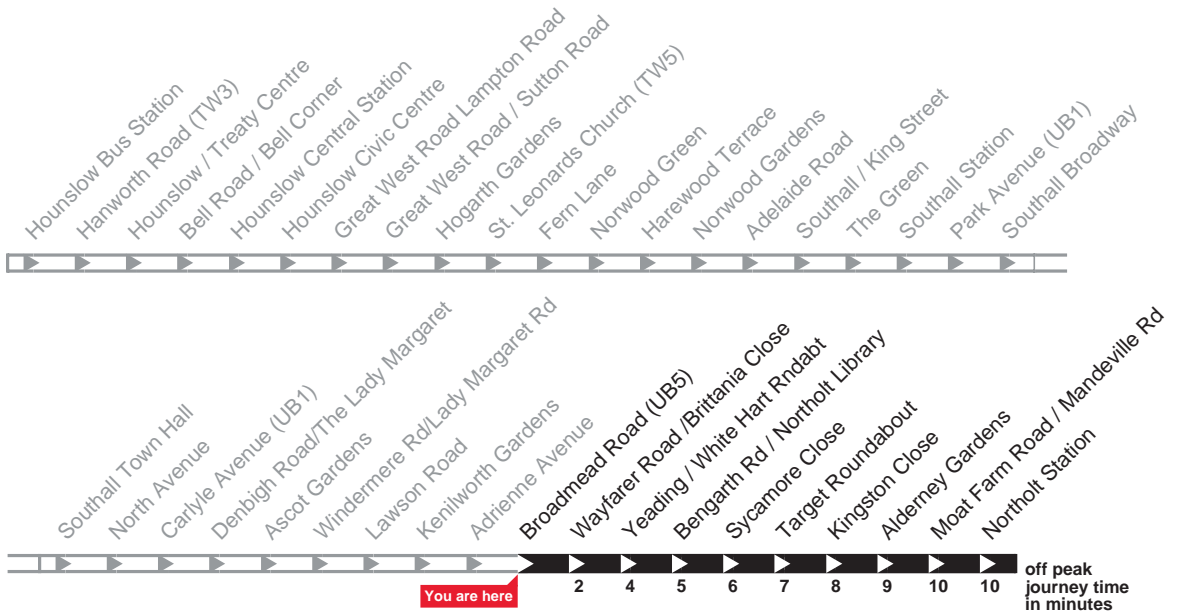

120

Daily

Buses towards Northolt Station

Monday - Friday

First bus	5 to 6am	6 to 7am	7am to 8pm	8 to 9pm	9 to 10pm	10 to 11pm	11pm to Midnight	Last buses
04 53	05 23	<i>about every</i>	<i>about every</i>	<i>about every</i>	21 00	22 00	23 01	00 03
	05 43	10-13	8-12	13-14	21 20	22 20	23 22	00 33
	05 58	<i>minutes</i>	<i>minutes</i>	<i>minutes</i>	21 40	22 41	23 42	

Saturday (also Good Friday)

First bus	5 to 7am	7 to 9am	9 to 10am	10am to 7pm	7 to 8pm	8 to 9pm	9 to 10pm	10 to 11pm	11pm to Midnight	Last buses
04 53	At these 23 minutes 53 past the hour	At these 13 minutes 33 past the hour	09 08 09 23 09 38 09 50	<i>about every</i>	19 09 19 29 19 49	20 09 20 26 20 43	21 00 21 20 21 40	22 00 22 20 22 41	23 01 23 22 23 42	00 03 00 33
				10-12						
				<i>minutes</i>						

Sunday and other Public Holidays

First bus	5 to 8am	8 to 9am	9 to 10am	10 to 11am	11am to Midday	Midday to 1pm	1 to 2pm	2 to 5pm	5 to 6pm	6 to 7pm	7 to 8pm	8 to 9pm	9 to 10pm	10 to 11pm	11pm to Midnight	Last buses
04 53	At these 23 minutes 53 past the hour	08 23 08 44	09 04 09 24 09 44	10 03 10 19 10 35 10 51	11 08 11 24 11 40 11 56	12 12 12 29 12 46	13 03 13 19 13 35 13 52	At these 08 minutes 23 past the hour	17 08 17 23 17 38 17 51	18 04 18 17 18 30 18 50	19 10 19 30 19 48	20 06 20 25 20 44	21 03 21 22 21 41	22 00 22 20 22 41	23 01 23 22 23 42	00 03 00 33

Operated by Transdev for London Buses