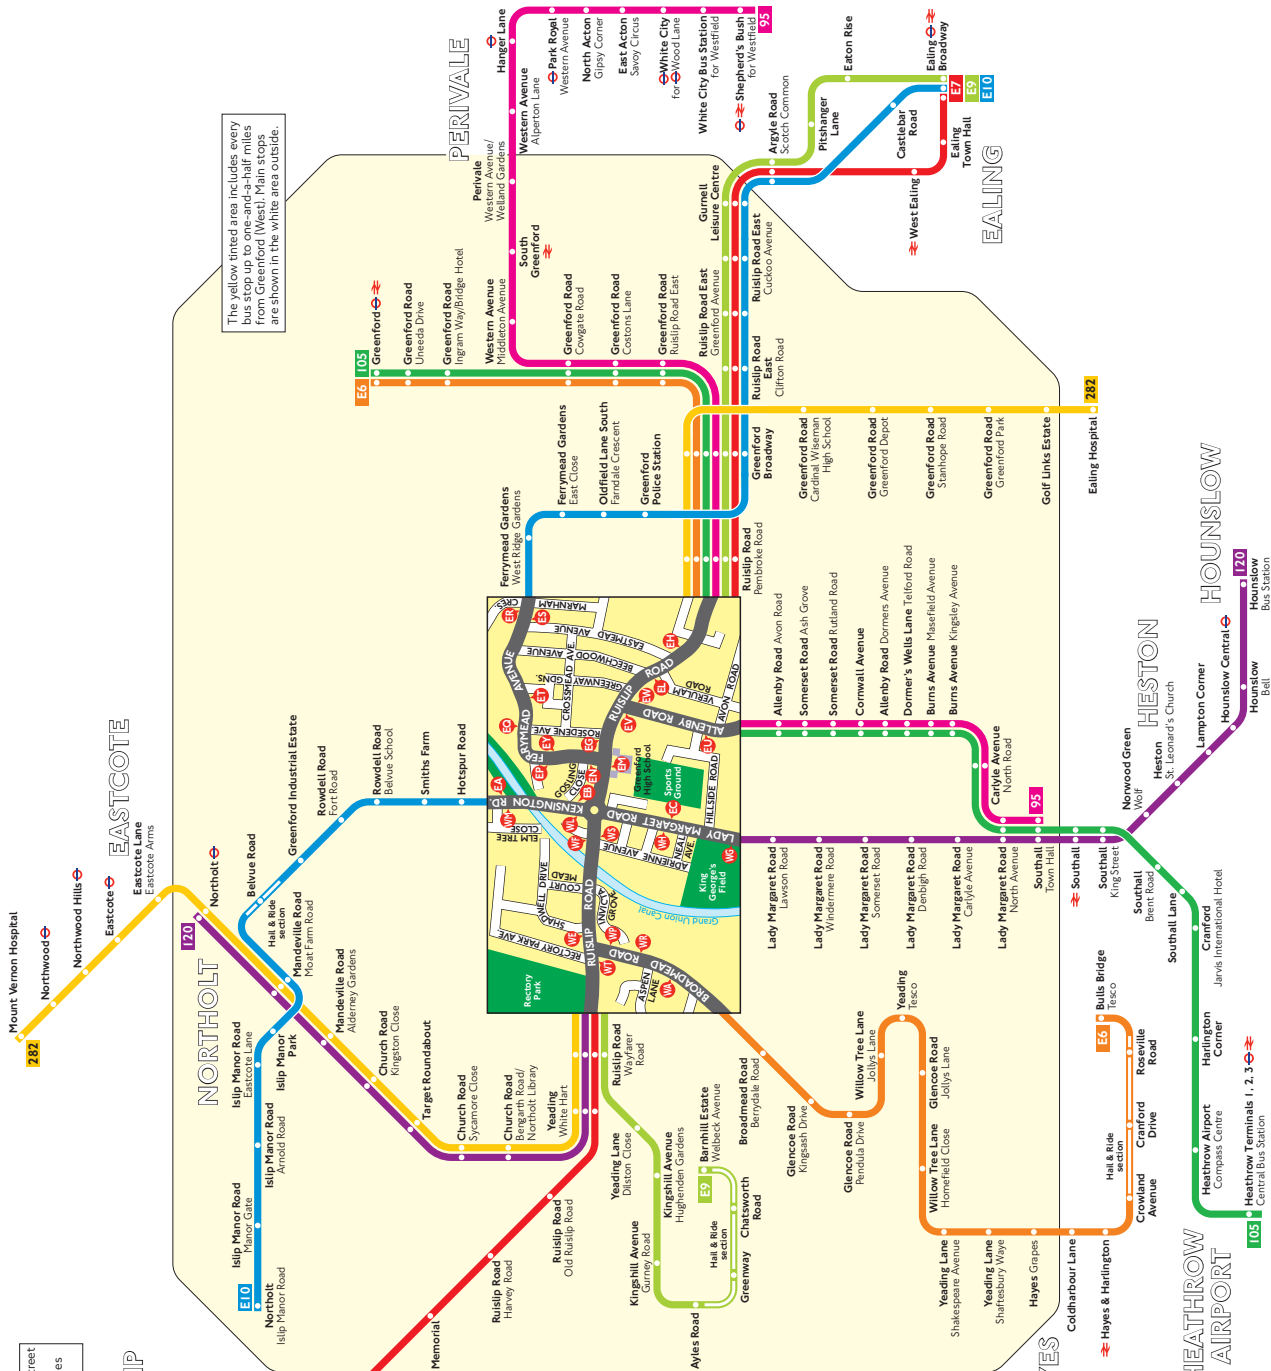

Buses from Greenford (West), Ruislip Road

Key

- Shopping hours only
- Connections with Underground
- Connections with National Rail

Red discs show the bus stop you need for your chosen bus service. The disc **A** appears on the top of the bus stop in the street (see map of town centre in centre of diagram).

Route finder

Day buses including 24-hour routes

Bus route	Towards	Bus stops
95	Shepherd's Bush	EL EV
	Southall	EL EV
105	Greenford	EL EV
	Heathrow Airport	EL EV
120	Hounslow	EG WF WF
	Northolt	WG WF WS WT
282	Ealing Hospital	EG EP WS WF
	Mount Vernon Hospital	EL EV WS WT
E6	Bulls Bridge	EL EP WF WS
	Greenford	EL EP WF WS
E7	Ealing Broadway	EG EP WF WF
	Ruislip	EL EP WS WT
E9	Barnhill Estate	EL EP WS WT
	Ealing Broadway	EG EP WF WF
E10	Ealing Broadway	EA EB EP EP
	Northolt	EW EF WF WF

Night buses

Bus route	Towards	Bus stops
N7	Northolt	EL EP WS WT
	Russell Square	EG EP WF WF