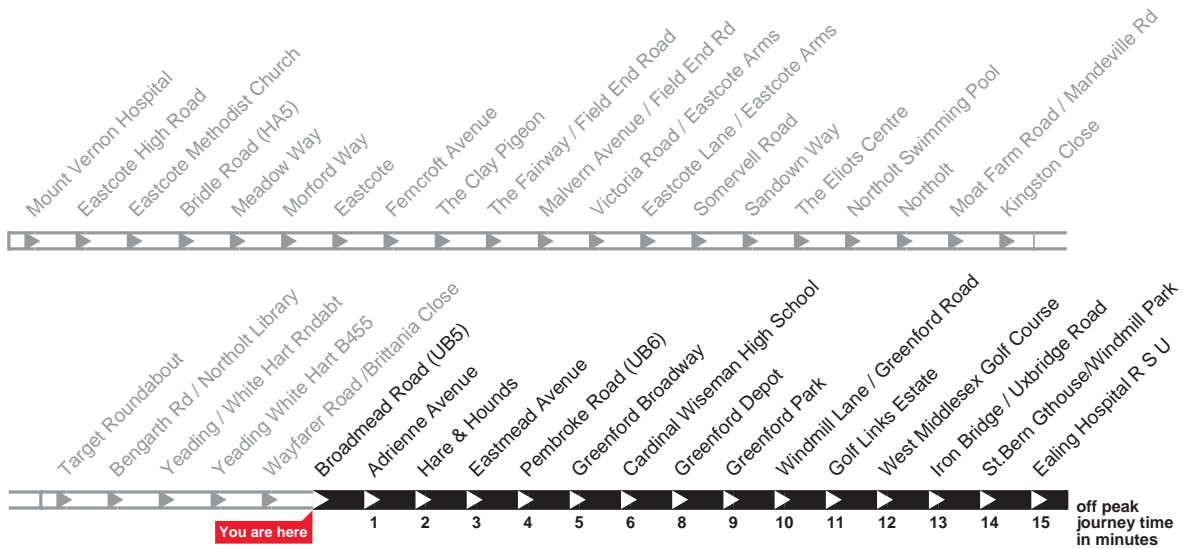

Operated by Transdev for London Buses

282

Daily

Buses towards Ealing Hospital R S U

Monday - Friday							
First buses	6 to 7am	7am to 3pm	3 to 4pm	4 to 8pm	8 to 9pm	9pm to Midnight	Last buses
05 38	06 08	<i>about every</i>	15 08	<i>about every</i>	20 00	At these 13	00 13
05 53	06 23	9-13	15 19	10-13	20 11	minutes 28	00 28
	06 36	<i>minutes</i>	15 25	<i>minutes</i>	20 22	past the 43	
	06 50		15 30		20 32	hour 58	
			15 32		20 43		
			15 42		20 58		
			15 54				

Journeys at 15:25 and 15:32 run as far as Greenford Broadway.

Saturday (also Good Friday)									
First buses	6 to 7am	7 to 8am	8 to 9am	9am to 7pm	7 to 8pm	8 to 9pm	9pm to Midnight	Last buses	
05 38	06 18	07 18	08 09	<i>about every</i>	19 03	20 02	At these 13	00 13	
05 58	06 38	07 38	08 24	10-12	19 18	20 15	minutes 28	00 28	
	06 58	07 54	08 36	<i>minutes</i>	19 33	20 28	past the 43		
			08 48		19 48	20 43	hour 58		
						20 58			

Operated by First for London Buses

282

Daily

Buses towards Mount Vernon Hospital

Monday - Friday

First buses	6 to 7am	7 to 8am	8am to 7pm	7 to 8pm	8 to 9pm	9pm to Midnight	Last buses
05 29	<i>about every</i>	07 06	<i>about every</i>	19 04	20 08	At these 04	00 04
05 44	10-13 <i>minutes</i>	07 14	10-13 <i>minutes</i>	19 14	20 19	minutes 19	00 19
05 59		07 22		19 26	20 34	past the 34	
		07 32		19 40	20 49	hour 49	
		07 38		19 55			
		07 43					
		07 55					