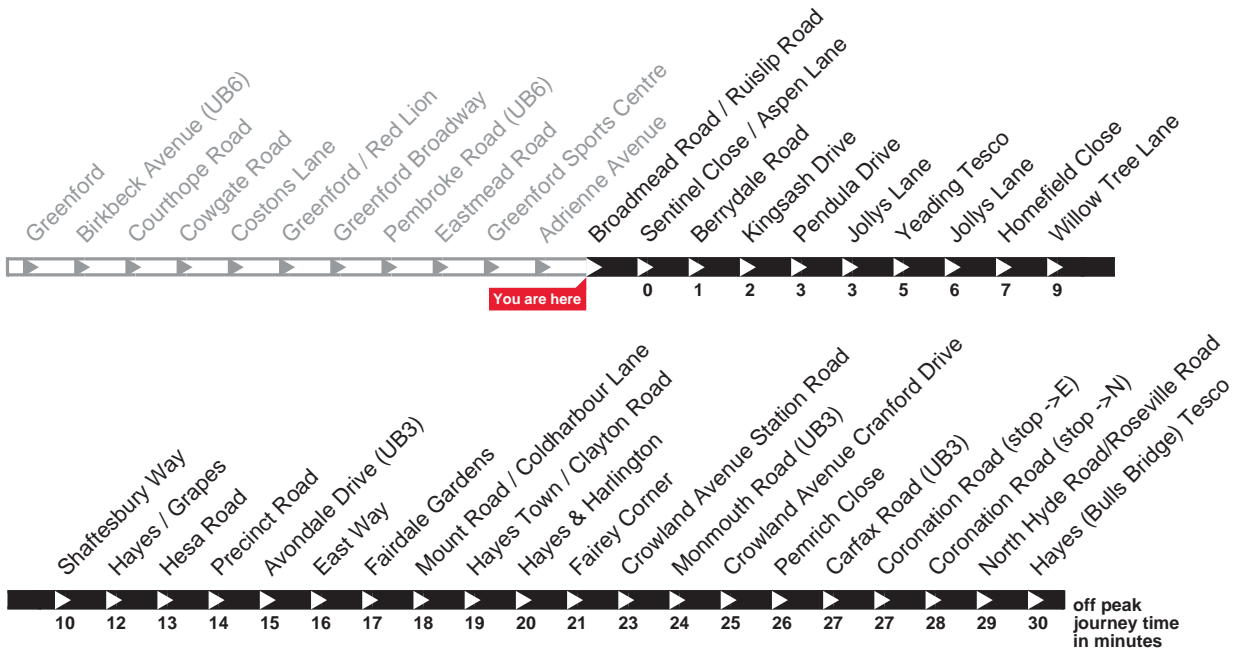

Download this from www.guvcommunity.org.uk/gettingaround_bus.html

Buses from Greenford (West), Ruislip Road

Route **E7** serves Ruislip High Street and Wood Lane Waitrose during shopping hours only. At other times service runs direct to Ruislip.

Key

- Shopping hours only
- Connections with Underground
- Connections with National Rail

Red discs show the bus stop you need for your chosen bus service. The disc **A** appears on the top of the bus stop in the street (see map of town centre in centre of diagram).

Route finder

Day buses including 24-hour routes

Bus route	Towards	Bus stops
95	Shepherd's Bush	EL EV
	Southall	EL EV
105	Greenford	EL EV
	Heathrow Airport	EL EV
120	Hounslow	EG WF WF
	Northolt	WG WF WS WT
282	Ealing Hospital	EG EP WS WF
	Mount Vernon Hospital	EL EV WS WT
E6	Bulls Bridge	EL EP WF WS
	Greenford	EL EP WF WS
E7	Ealing Broadway	EG EP WF WF
	Ruislip	EL EP WS WT
E9	Barnhill Estate	EL EP WS WT
	Ealing Broadway	EG EP WF WF
E10	Ealing Broadway	EA EB EP EP
	Northolt	EW EF WF WF

Night buses

Bus route	Towards	Bus stops
N7	Northolt	EL EP WS WT
	Russell Square	EG EP WF WF

E6

Daily

Buses towards Hayes (Bulls Bridge) Tesco

Monday - Friday

First buses	6 to 7am	7am to 7pm	7 to 8pm	8 to 9pm	9 to 10pm	10 to 11pm	11pm to 1am	Last bus
05 20	06 00	about every	about every	20 04	21 03	22 03	At these 01	01 01
05 40	06 16	8-10	12-13	20 18	21 18	22 17	minutes 16	
	06 31	minutes	minutes	20 33	21 33	22 31	past the 31	
	06 48			20 48	21 48	22 46	hour 46	