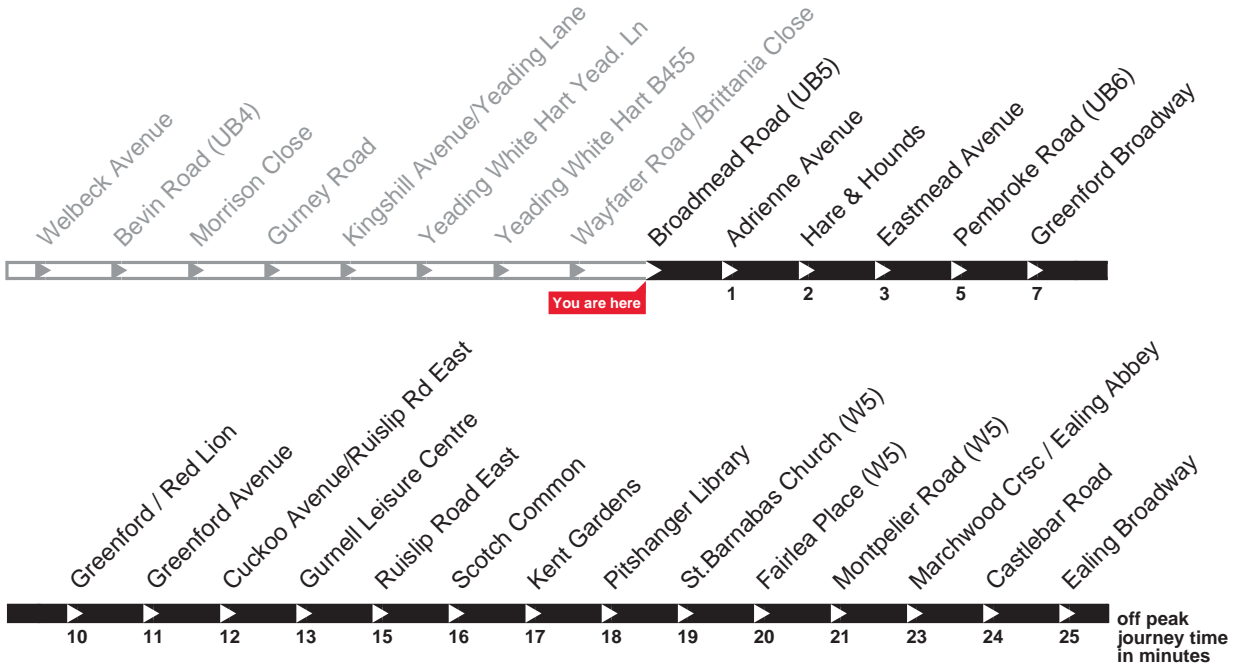

E9

Buses towards Ealing Broadway

Daily

Monday - Friday

First bus	5 to 6am	6am to 7pm	7 to 8pm	8 to 9pm	9pm to Midnight	Last buses
04 58	05 13 05 28 05 43 05 58	about every 9-13 minutes	19 06 19 18 19 30 19 44 19 59	20 13 20 28 20 48	At these minutes past the hour 08 28 48	00 08 00 28

Saturday (also Good Friday)

First bus	5 to 6am	6 to 7am	7 to 8am	8am to 6pm	6 to 7pm	7 to 8pm	8pm to Midnight	Last buses
04 58	05 28 05 58	06 18 06 38 06 53	07 08 07 23 07 38 07 53	about every 10-12 minutes	18 14 18 28 18 43 18 58	19 13 19 28 19 48	At these minutes past the hour 08 28 48	00 08 00 28

Sunday and other Public Holidays

First bus	5 to 8am	8 to 9am	9 to 10am	10am to 6pm	6 to 7pm	7pm to Midnight	Last buses
04 58	At these minutes past the hour 28 58	08 28 08 48	09 08 09 29 09 49	At these minutes past the hour 09 29 49	18 09 18 28 18 48	At these minutes past the hour 08 28 48	00 08 00 28

Operated by First for London Buses