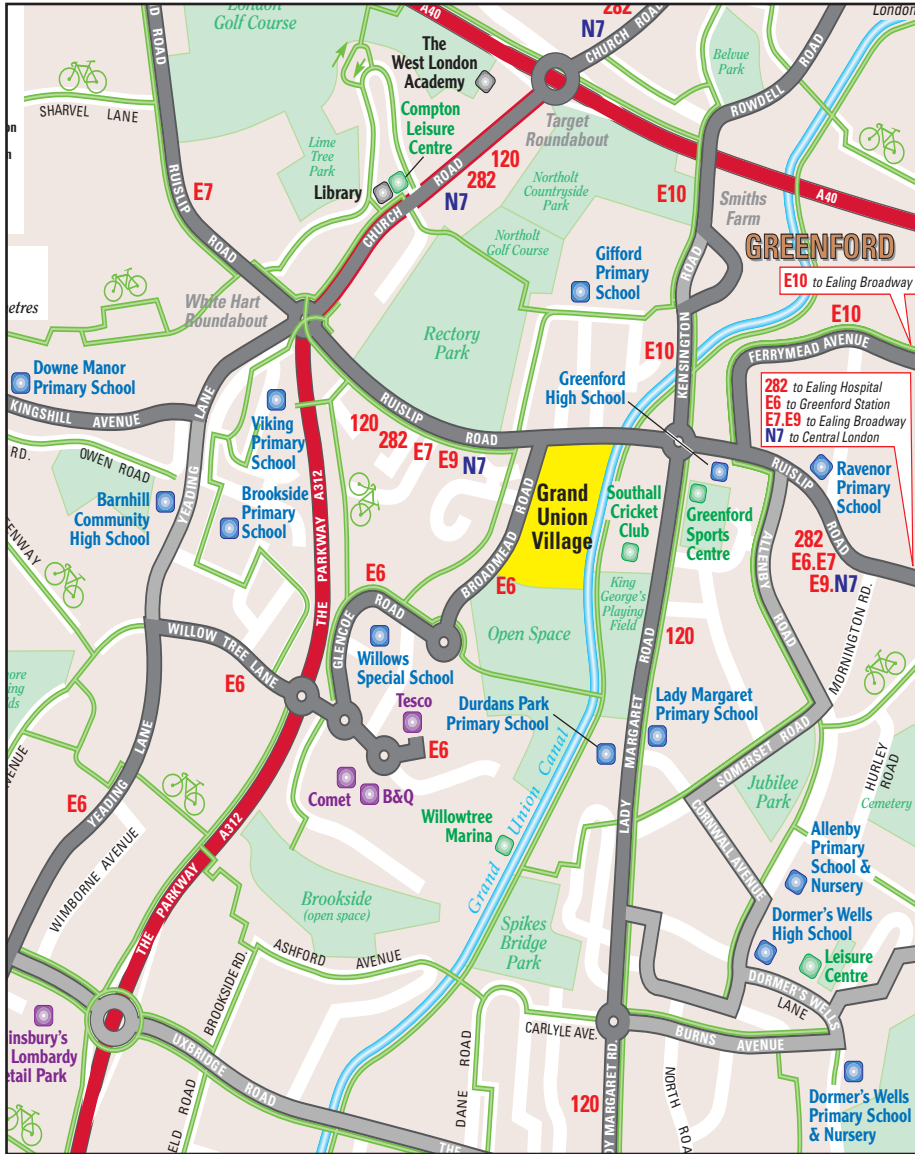

Schools near to Grand Union Village